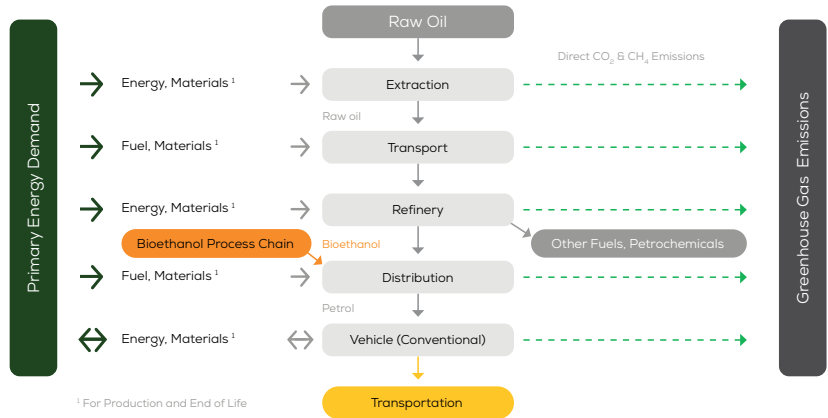

Honda Civic 1.0 Turbo petrol 4x2 manual

Vehicle Specifications

Green NCAP Publication Date	02 2021
Fuel	Petrol E10
Mass	1,295 kg
System Power/Torque	93 kW/220 Nm
Emissions Class	Euro 6d
Declared Battery Capacity	n.a.
Declared Electric Energy Consumption (WLTP)	n.a.
Average Best Worst Measured Electric Energy Consumption (Green NCAP Tests)	n.a.
Declared Fuel Consumption (WLTP)	6.1 l/100 km
Average Best Worst Measured Fuel Consumption (Green NCAP Tests)	6.6 6.0 7.6 l/100 km

Process Chain - Petrol Powertrain

Default Assessment Parameters

Country Electricity Mix	EU Average	Annual Kilometers	15,000 km
Vehicle Battery Lifetime	16 years	Slow Quick Charging	n.a.

Greenhouse Gas (GHG) Emissions

Estimated Average GHG Emissions

GHG Emission Contributions

Total GHG Emissions

Primary Energy Demand

Estimated Average Energy Demand

Energy Demand Contributions

Energy Source