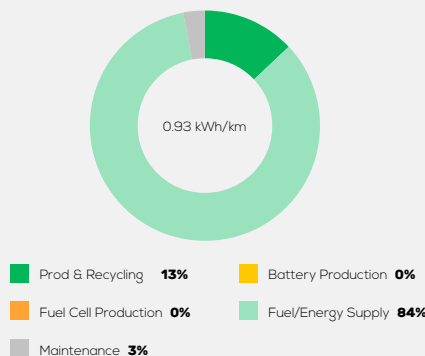

Honda Civic 1.0 Turbo petrol 4x2 manual

Vehicle Specifications

Green NCAP Publication Date	02 2021
Fuel	Petrol E10
Mass	1,295 kg
System Power/Torque	93 kW/220 Nm
Emissions Class	Euro 6d
Declared Battery Capacity	n.a.
Declared Electric Energy Consumption (WLTP)	n.a.
Average Best Worst Measured Electric Energy Consumption (Green NCAP Tests)	n.a.
Declared Fuel Consumption (WLTP)	6.1 l/100 km
Average Best Worst Measured Fuel Consumption (Green NCAP Tests)	6.6 6.0 7.6 l/100 km

Process Chain - Petrol Powertrain

Default Assessment Parameters

Country Electricity Mix	EU Average	Annual Kilometers	15,000 km
Vehicle Battery Lifetime	16 years	Slow Quick Charging	n.a.

Greenhouse Gas (GHG) Emissions

Estimated Average GHG Emissions

GHG Emission Contributions

Total GHG Emissions

Primary Energy Demand

Estimated Average Energy Demand

Energy Demand Contributions

Energy Source