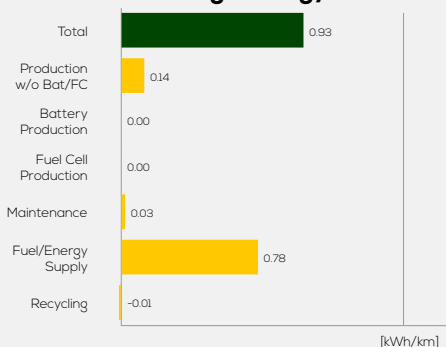

Honda Civic 1.0 Turbo petrol 4x2 manual

Vehicle Specifications

Green NCAP Publication Date	02 2021
Fuel	Petrol E10
Mass	1,295 kg
System Power/Torque	93 kW/220 Nm
Emissions Class	Euro 6d
Declared Battery Capacity	n.a.
Declared Electric Energy Consumption (WLTP)	n.a.
Average Best Worst Measured Electric Energy Consumption (Green NCAP Tests)	n.a.
Declared Fuel Consumption (WLTP)	6.1 l/100 km
Average Best Worst Measured Fuel Consumption (Green NCAP Tests)	6.6 6.0 7.6 l/100 km

Process Chain - Petrol Powertrain

Default Assessment Parameters

Country Electricity Mix	EU Average	Annual Kilometers	15,000 km
Vehicle Battery Lifetime	16 years	Slow Quick Charging	n.a.

Greenhouse Gas (GHG) Emissions

Estimated Average GHG Emissions

GHG Emission Contributions

Total GHG Emissions

Primary Energy Demand

Estimated Average Energy Demand

Energy Demand Contributions

Energy Source