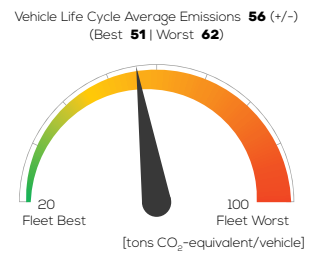

Total GHG Emissions