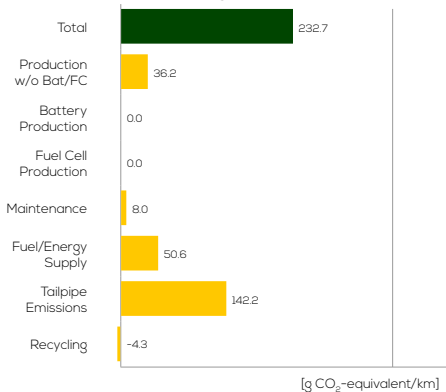

Honda Civic 1.0 Turbo petrol 4x2 manual

Vehicle Specifications

Green NCAP Publication Date	02 2021
Fuel	Petrol E10
Mass	1,295 kg
System Power/Torque	93 kW/220 Nm
Emissions Class	Euro 6d
Declared Battery Capacity	n.a.
Declared Electric Energy Consumption (WLTP)	n.a.
Average Best Worst Measured Electric Energy Consumption (Green NCAP Tests)	n.a.
Declared Fuel Consumption (WLTP)	6.1 l/100 km
Average Best Worst Measured Fuel Consumption (Green NCAP Tests)	6.6 6.0 7.6 l/100 km

Process Chain - Petrol Powertrain

Default Assessment Parameters

Country Electricity Mix	EU Average	Annual Kilometers	15,000 km
Vehicle Battery Lifetime	16 years	Slow Quick Charging	n.a.

Greenhouse Gas (GHG) Emissions

Estimated Average GHG Emissions

GHG Emission Contributions

Total GHG Emissions

Primary Energy Demand

Estimated Average Energy Demand

Energy Demand Contributions

Energy Source