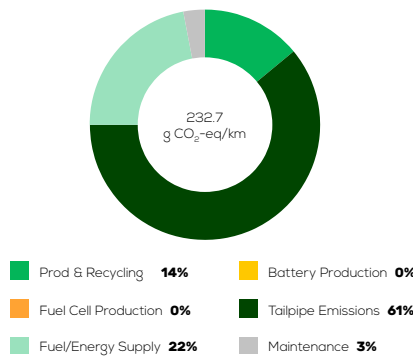

GHG Emission Contributions